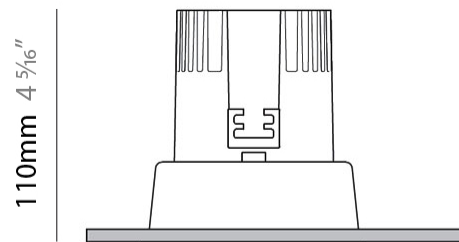

GENERAL

Series: Dixit
Subseries: Dixit RA8
Brand: Ivela
Division: Architectural
Mounting Type: Recessed
Mounting Location: Ceiling
Subcategory: Downlight

PHYSICAL

Shape: Round
Diameter (mm): 96
Diameter (in): 3 3/4
Height (mm): 110
Height (in): 4 5/16
Min. Recessing Depth (mm): 150
Min. Recessing Depth (in): 5 7/8
Light Distribution: Direct
Weight (kg): 0.4
Weight (lbs): 0.88
Diffuser: Clear Polycarbonate
Fixture Finish: MWH
Fixture Material: Aluminum Die Cast
Cut-out Measurements: 92mm / 3 5/8"

ELECTRICAL

Lamp Type: LED
Total Output Wattage (W): 9 / 12
Dimming: Tri-Mode (Non-Dimming and Phase Dimming (120Vac only) and 0-10V Dimming)
Driver Included: No
Driver Location: Recessed Housing
Driver Type: Constant Current - Universal
Driver Class: Class 2
Input Voltage (V): 120 - 277
Constant Current (MA): 250 / 350

LED

Number of LEDs: 1
Color Temperature (°K): 2700 / 3000
Max. Delivered Lumen (lm): 1096 / 1447
CRI: >80 CRI
Efficiency (%): 87.7
Lamp Life (hrs): 50000
Upon Request: 3500K upon request

OPTICAL

Optic°: 26
Beam Angle: Symmetric
Adjustability: Fixed
Upon Request: Optic 45° (mirror-metallized) / 65° (white)

RATINGS AND CERTIFICATIONS

Certified By: Certified for North American Standards
IP rating: IP44
IK Rating: IK08