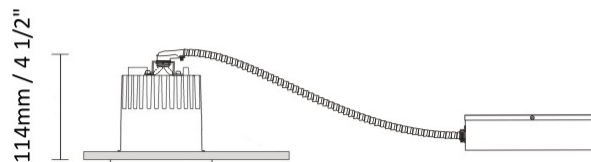

Ø 70mm (2 3/4")